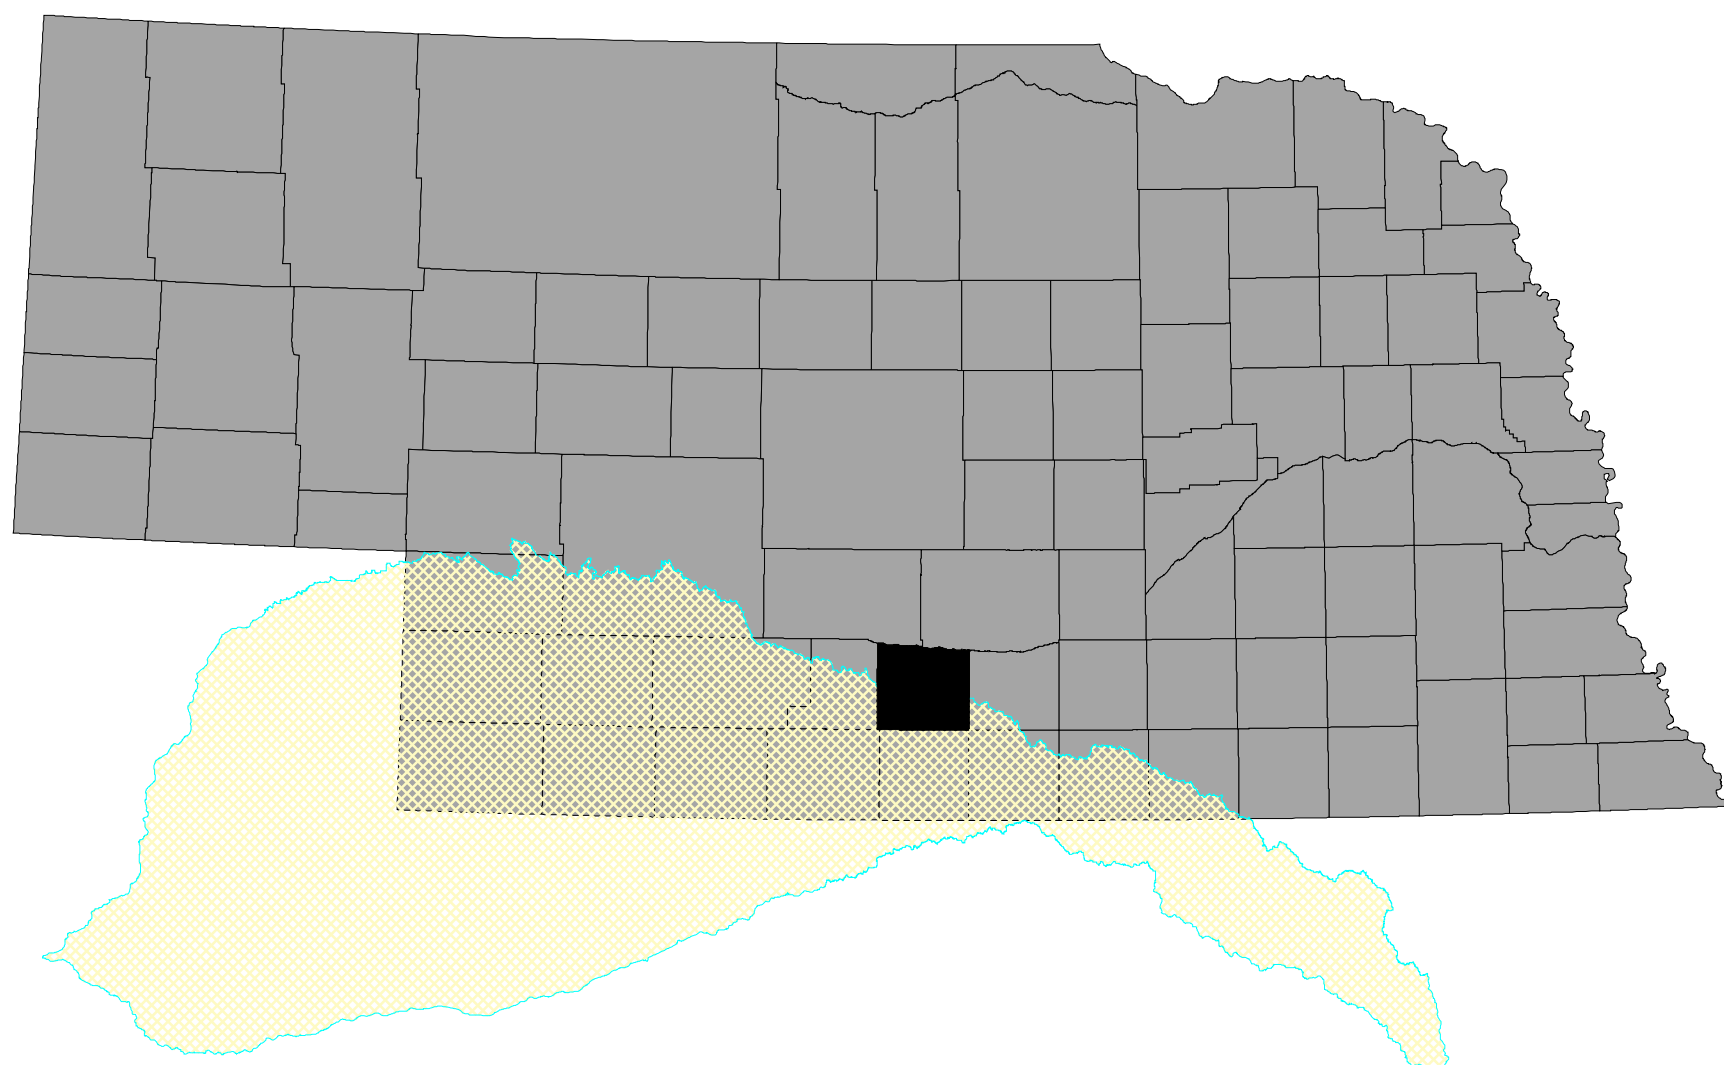

Republican River Basin Boundary Tri-Basin NRD Phelps County, Nebraska

LEGEND:

- Republican River Basin
- Streams
- Major Roads
- Township
- Section Lines

Location Map:

Information Source:
Produced by: Department of Natural Resources
Well Data: DNR, August 20, 2002
Topographic Data: U.S. Census Bureau, TIGER 2002
Hydrologic Data: DNR
GIS Process: ArcView 3.2
Processed: DNR, August 2002, GAF