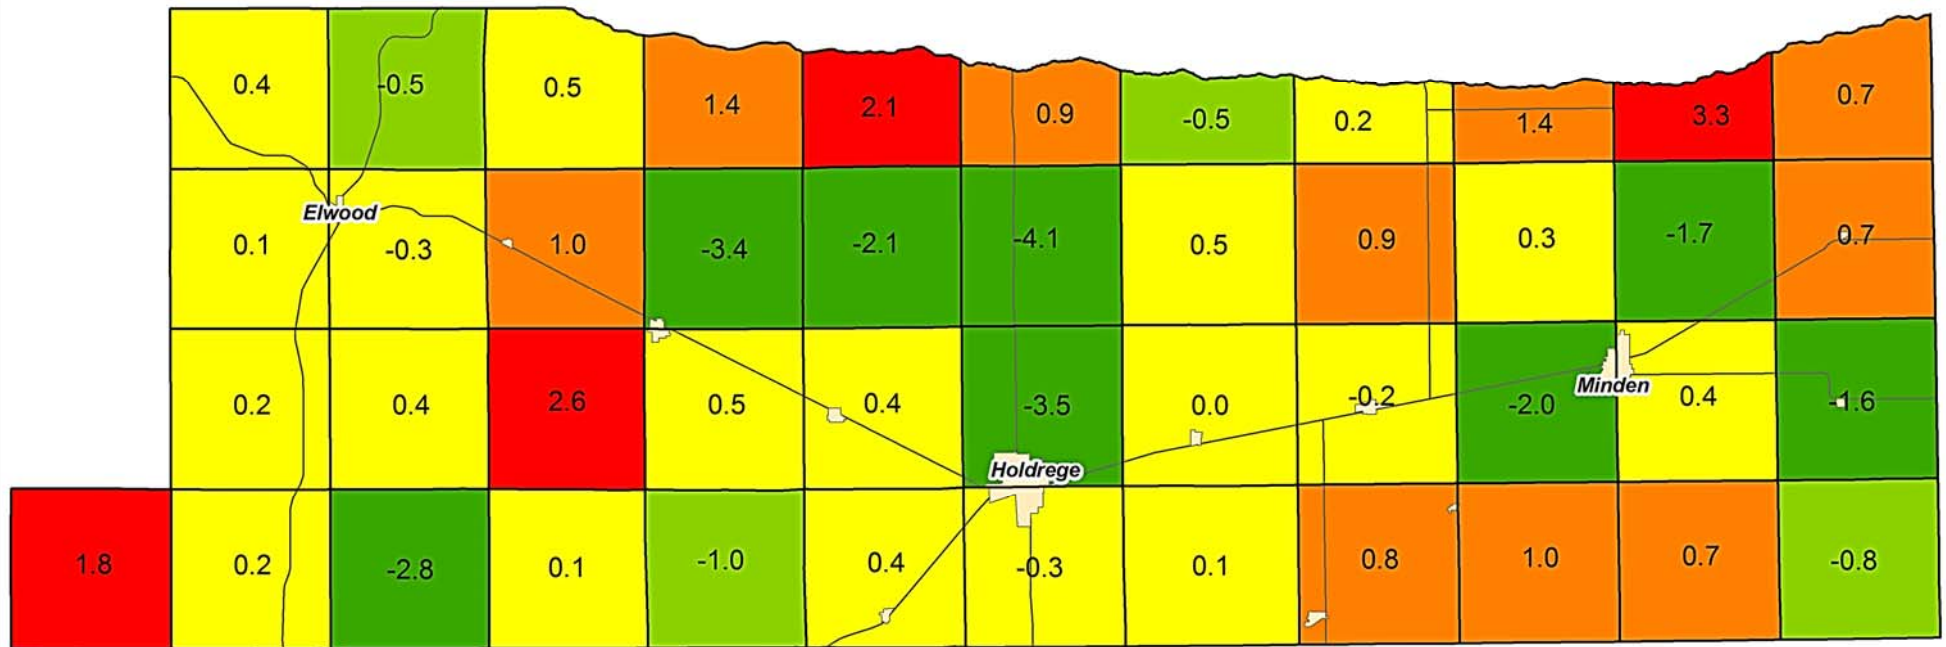

Tri-Basin Natural Resources District

Change in Average Sampled Nitrate Level: 2015-2016