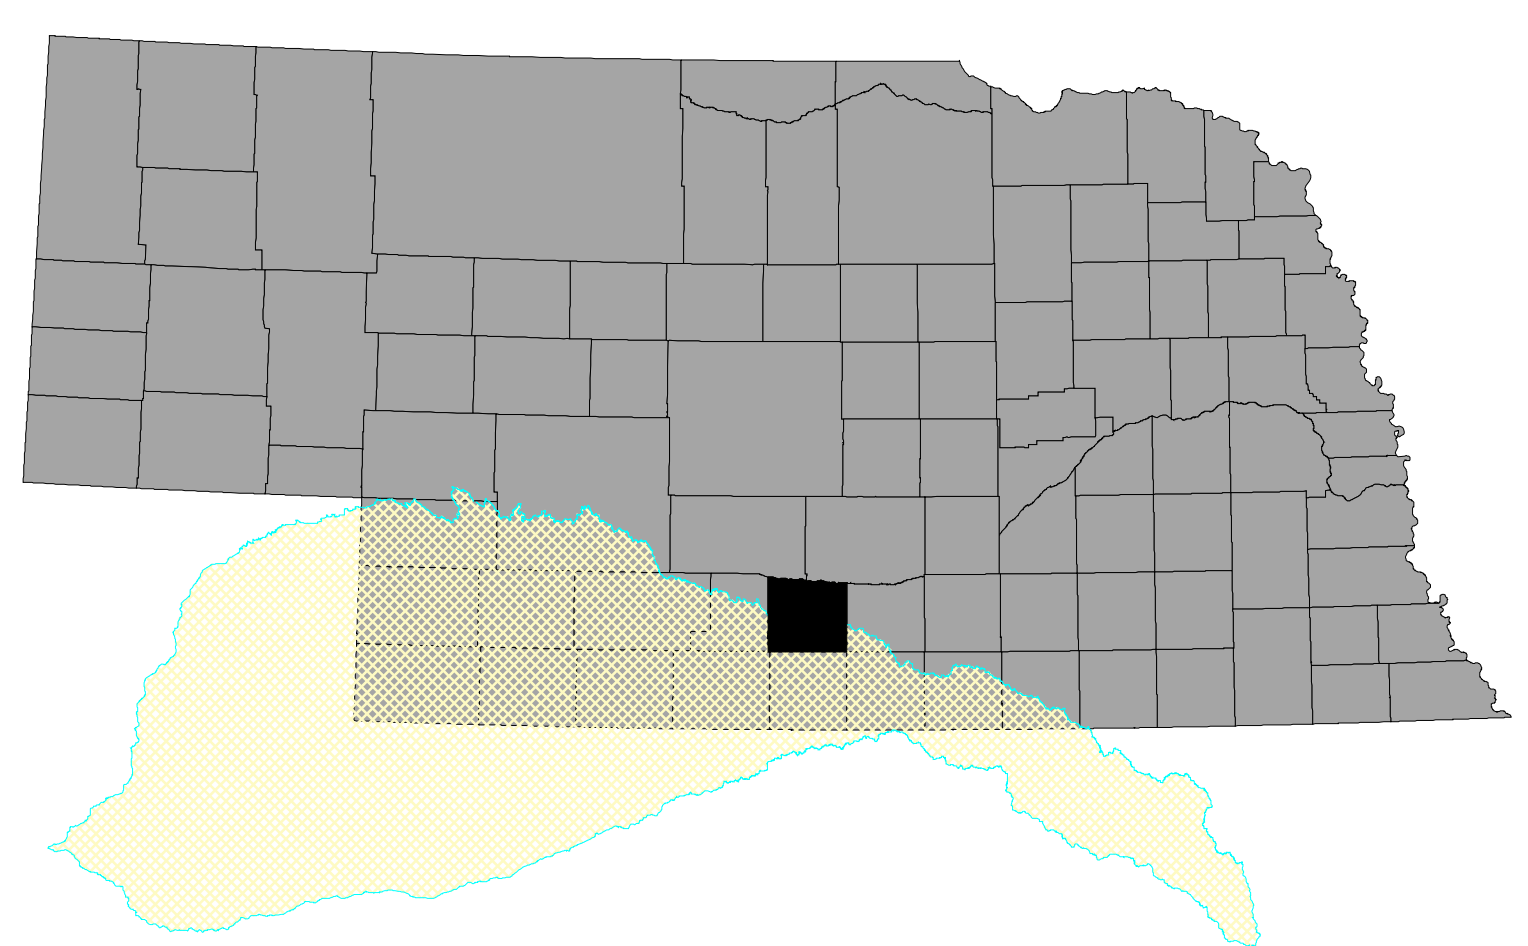

Republican River Basin Boundary

Tri-Basin NRD

Kearney County, Nebraska

LEGEND:

- Republican River Basin
- Streams
- Major Roads
- Township
- Section Lines

Location Map:

Information Source:
Produced by: Department of Natural Resources
Well Data: DNR, August 20, 2002
Topographic Data: U.S. Census Bureau, TIGER 2002
Hydrologic Data: DNR
GIS Process: ArcView 3.2
Processed: DNR, August 2002, GAF

T08N

T05N

R16W

R13W