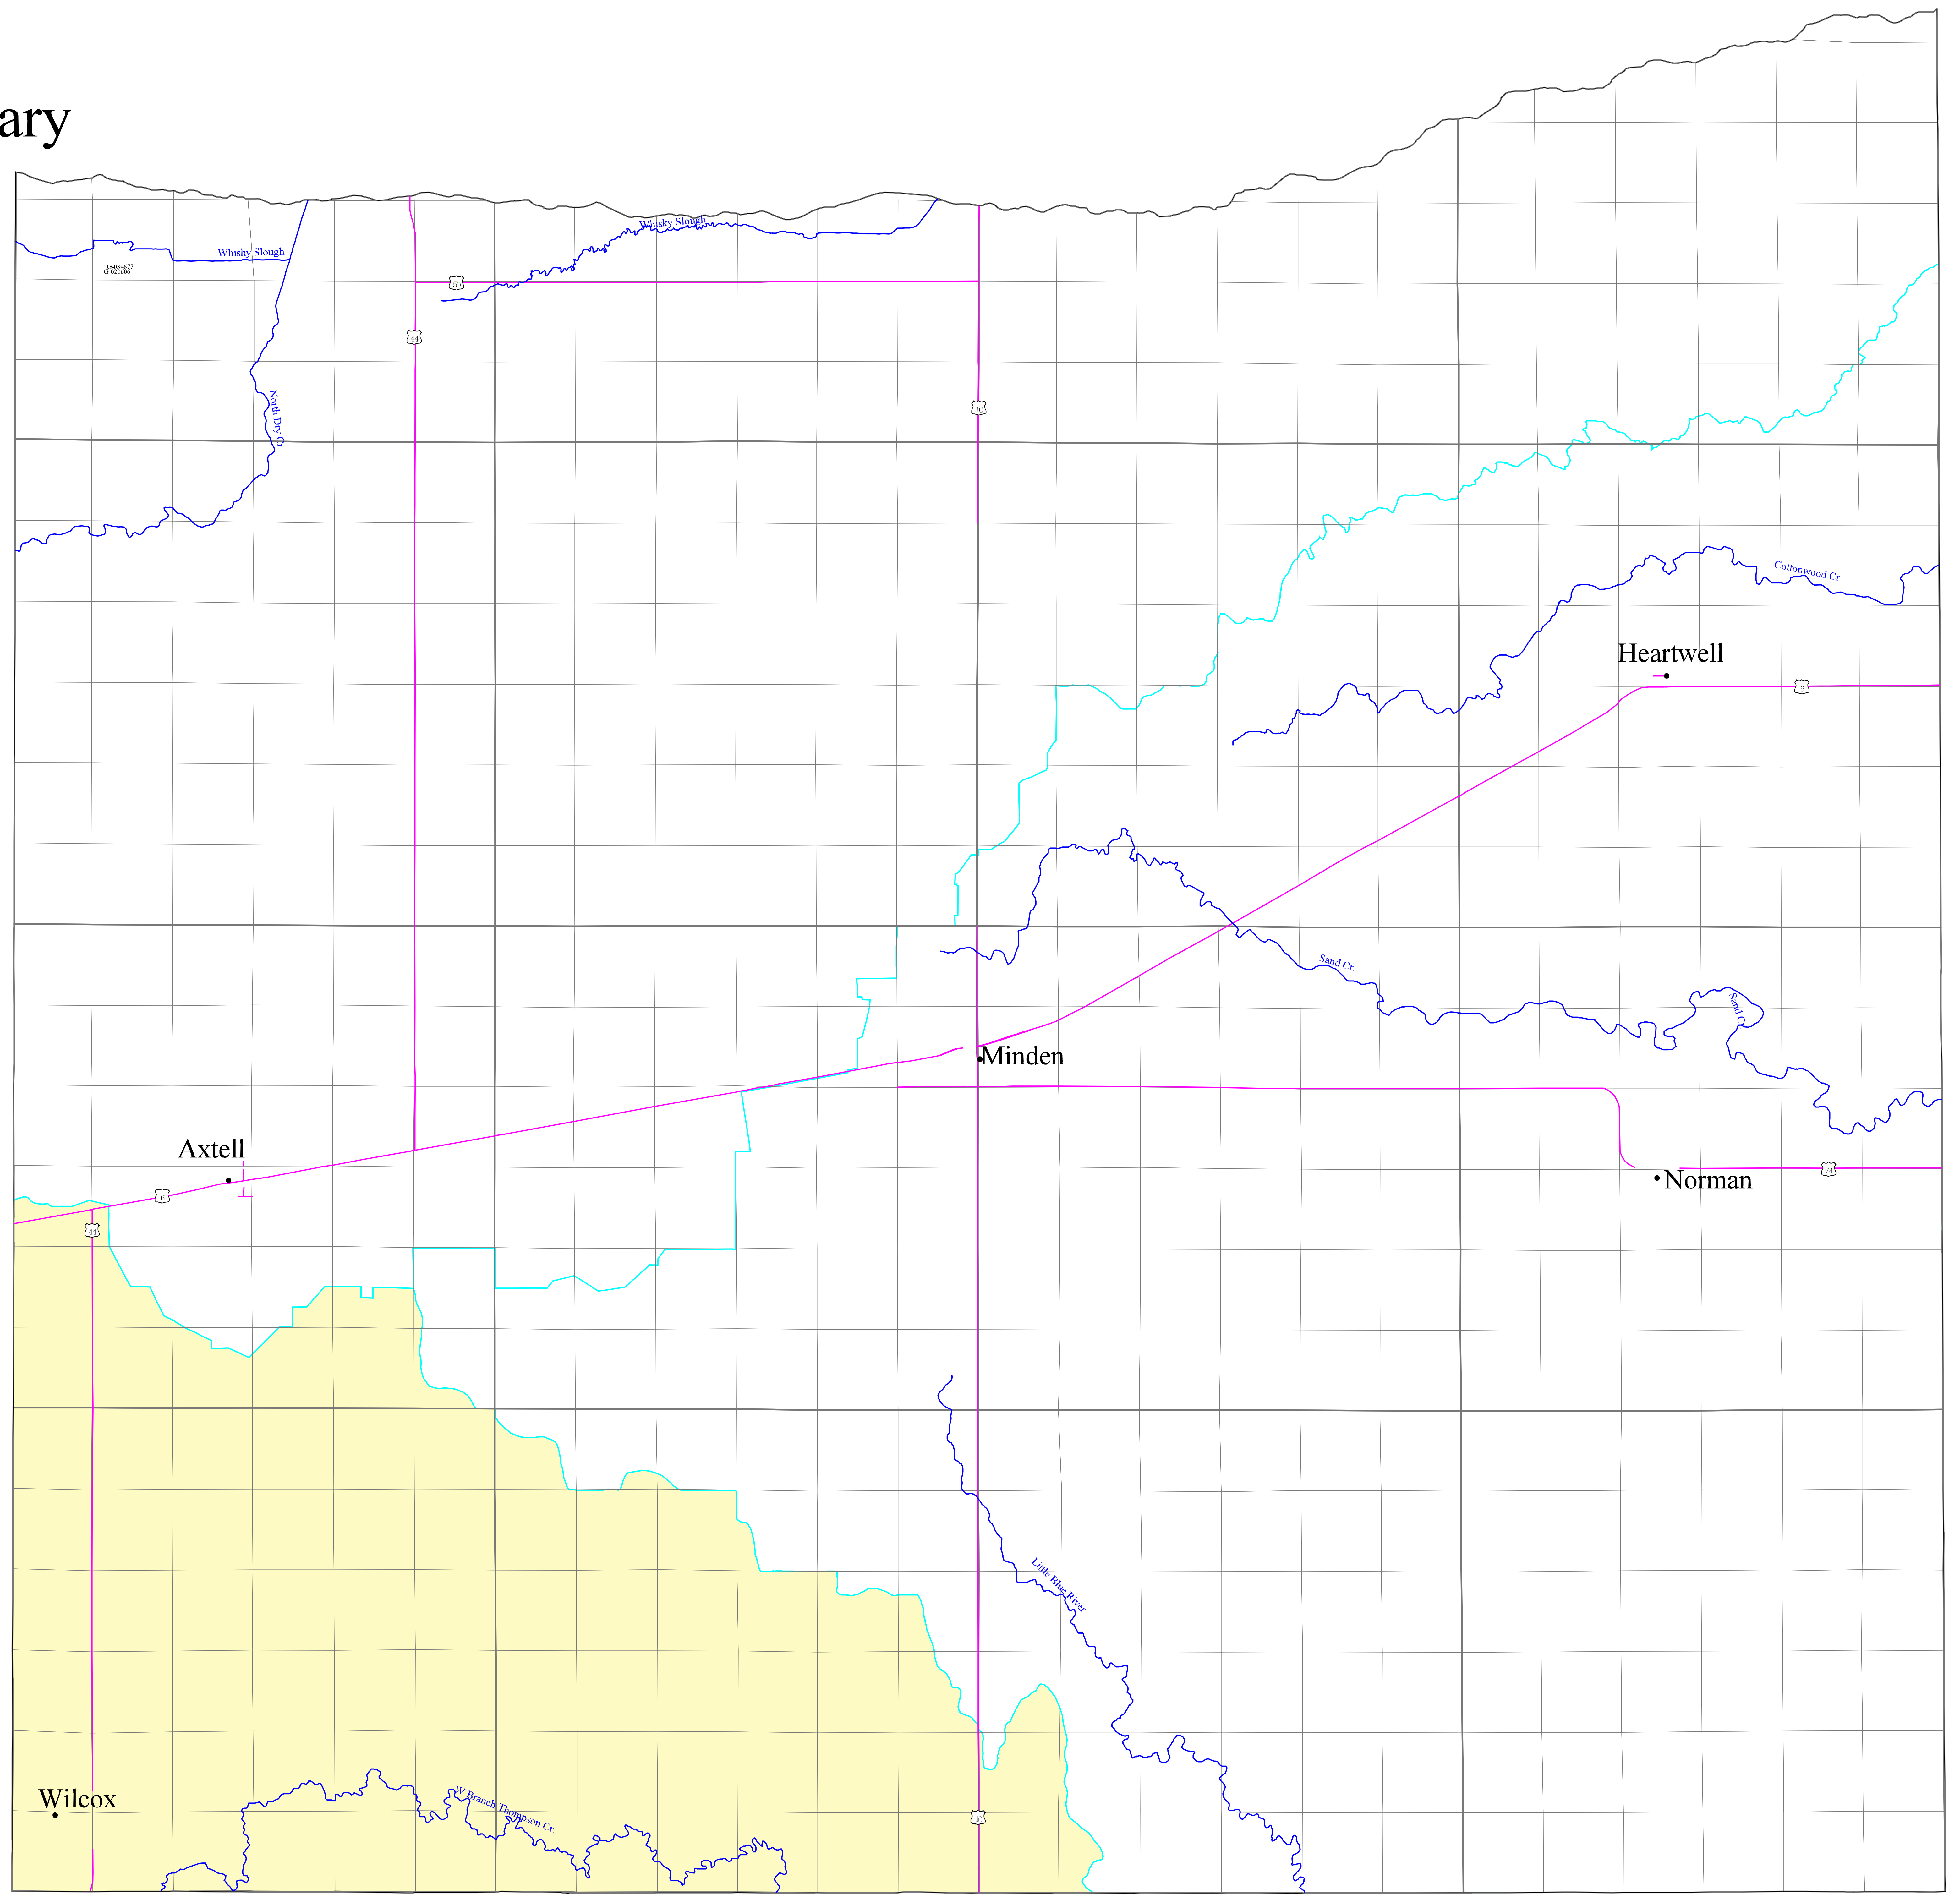

Republican River Basin Boundary

Tri-Basin NRD

Kearney County, Nebraska

LEGEND:

- Republican River Basin
- Streams
- Major Roads
- Township
- Section Lines

Location Map:

Information Source:
Produced by: Department of Natural Resources
Well Data: DNR, August 20, 2002
Topographic Data: U.S. Census Bureau, TIGER 2002
Hydrologic Data: DNR
GIS Process: ArcView 3.2
Processed: DNR, August 2002, GAF

T08N

T05N

R16W

R13W