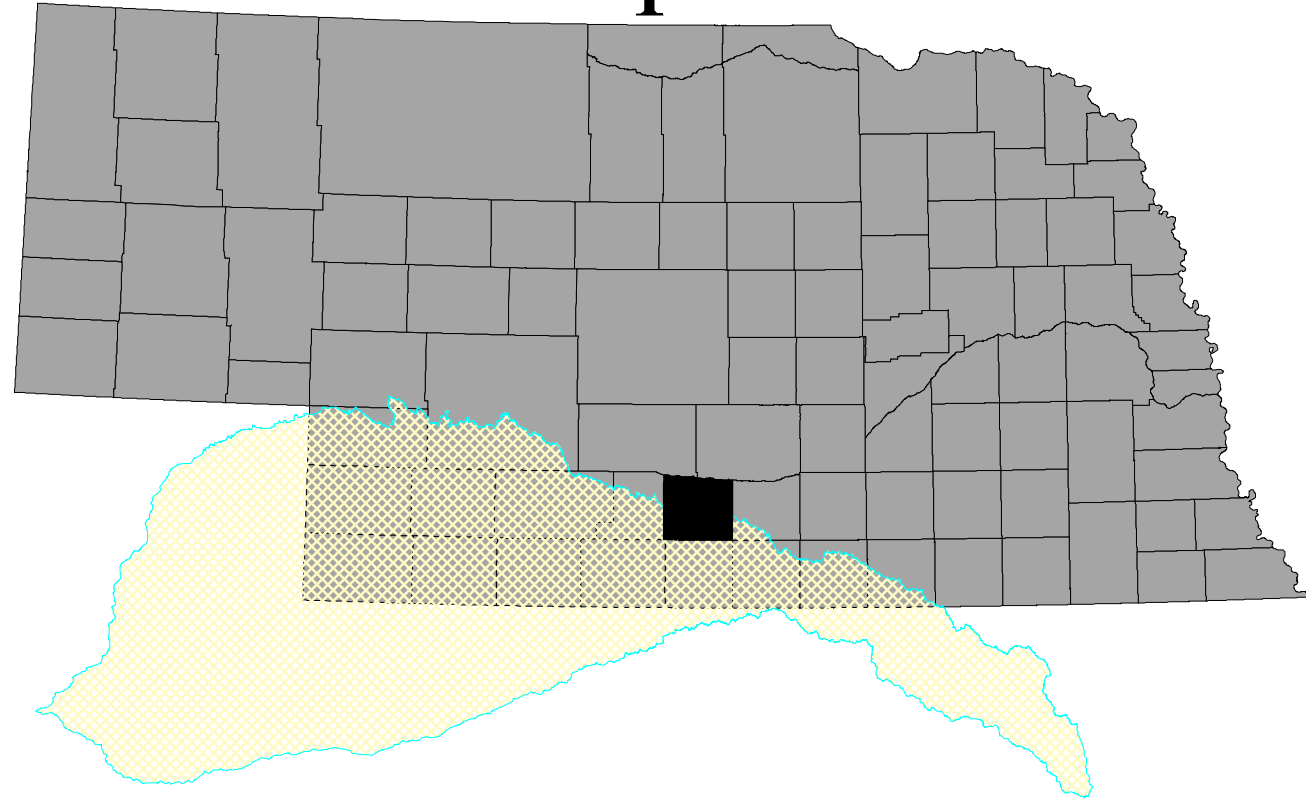

Republican River Basin Boundary Tri-Basin NRD Gosper County, Nebraska

LEGEND:

-  Republican River Basin
-  Streams
-  Major Roads
-  Township
-  Section Lines

Location Map:

Information Source:
Produced by: Department of Natural Resources
Well Data: DNR, August 20, 2002
Topographic Data: U.S. Census Bureau, TIGER 2002
Hydrologic Data: DNR
GIS Process: ArcView 3.2
Processed: DNR, August 2002, GAF

T08N

T05N