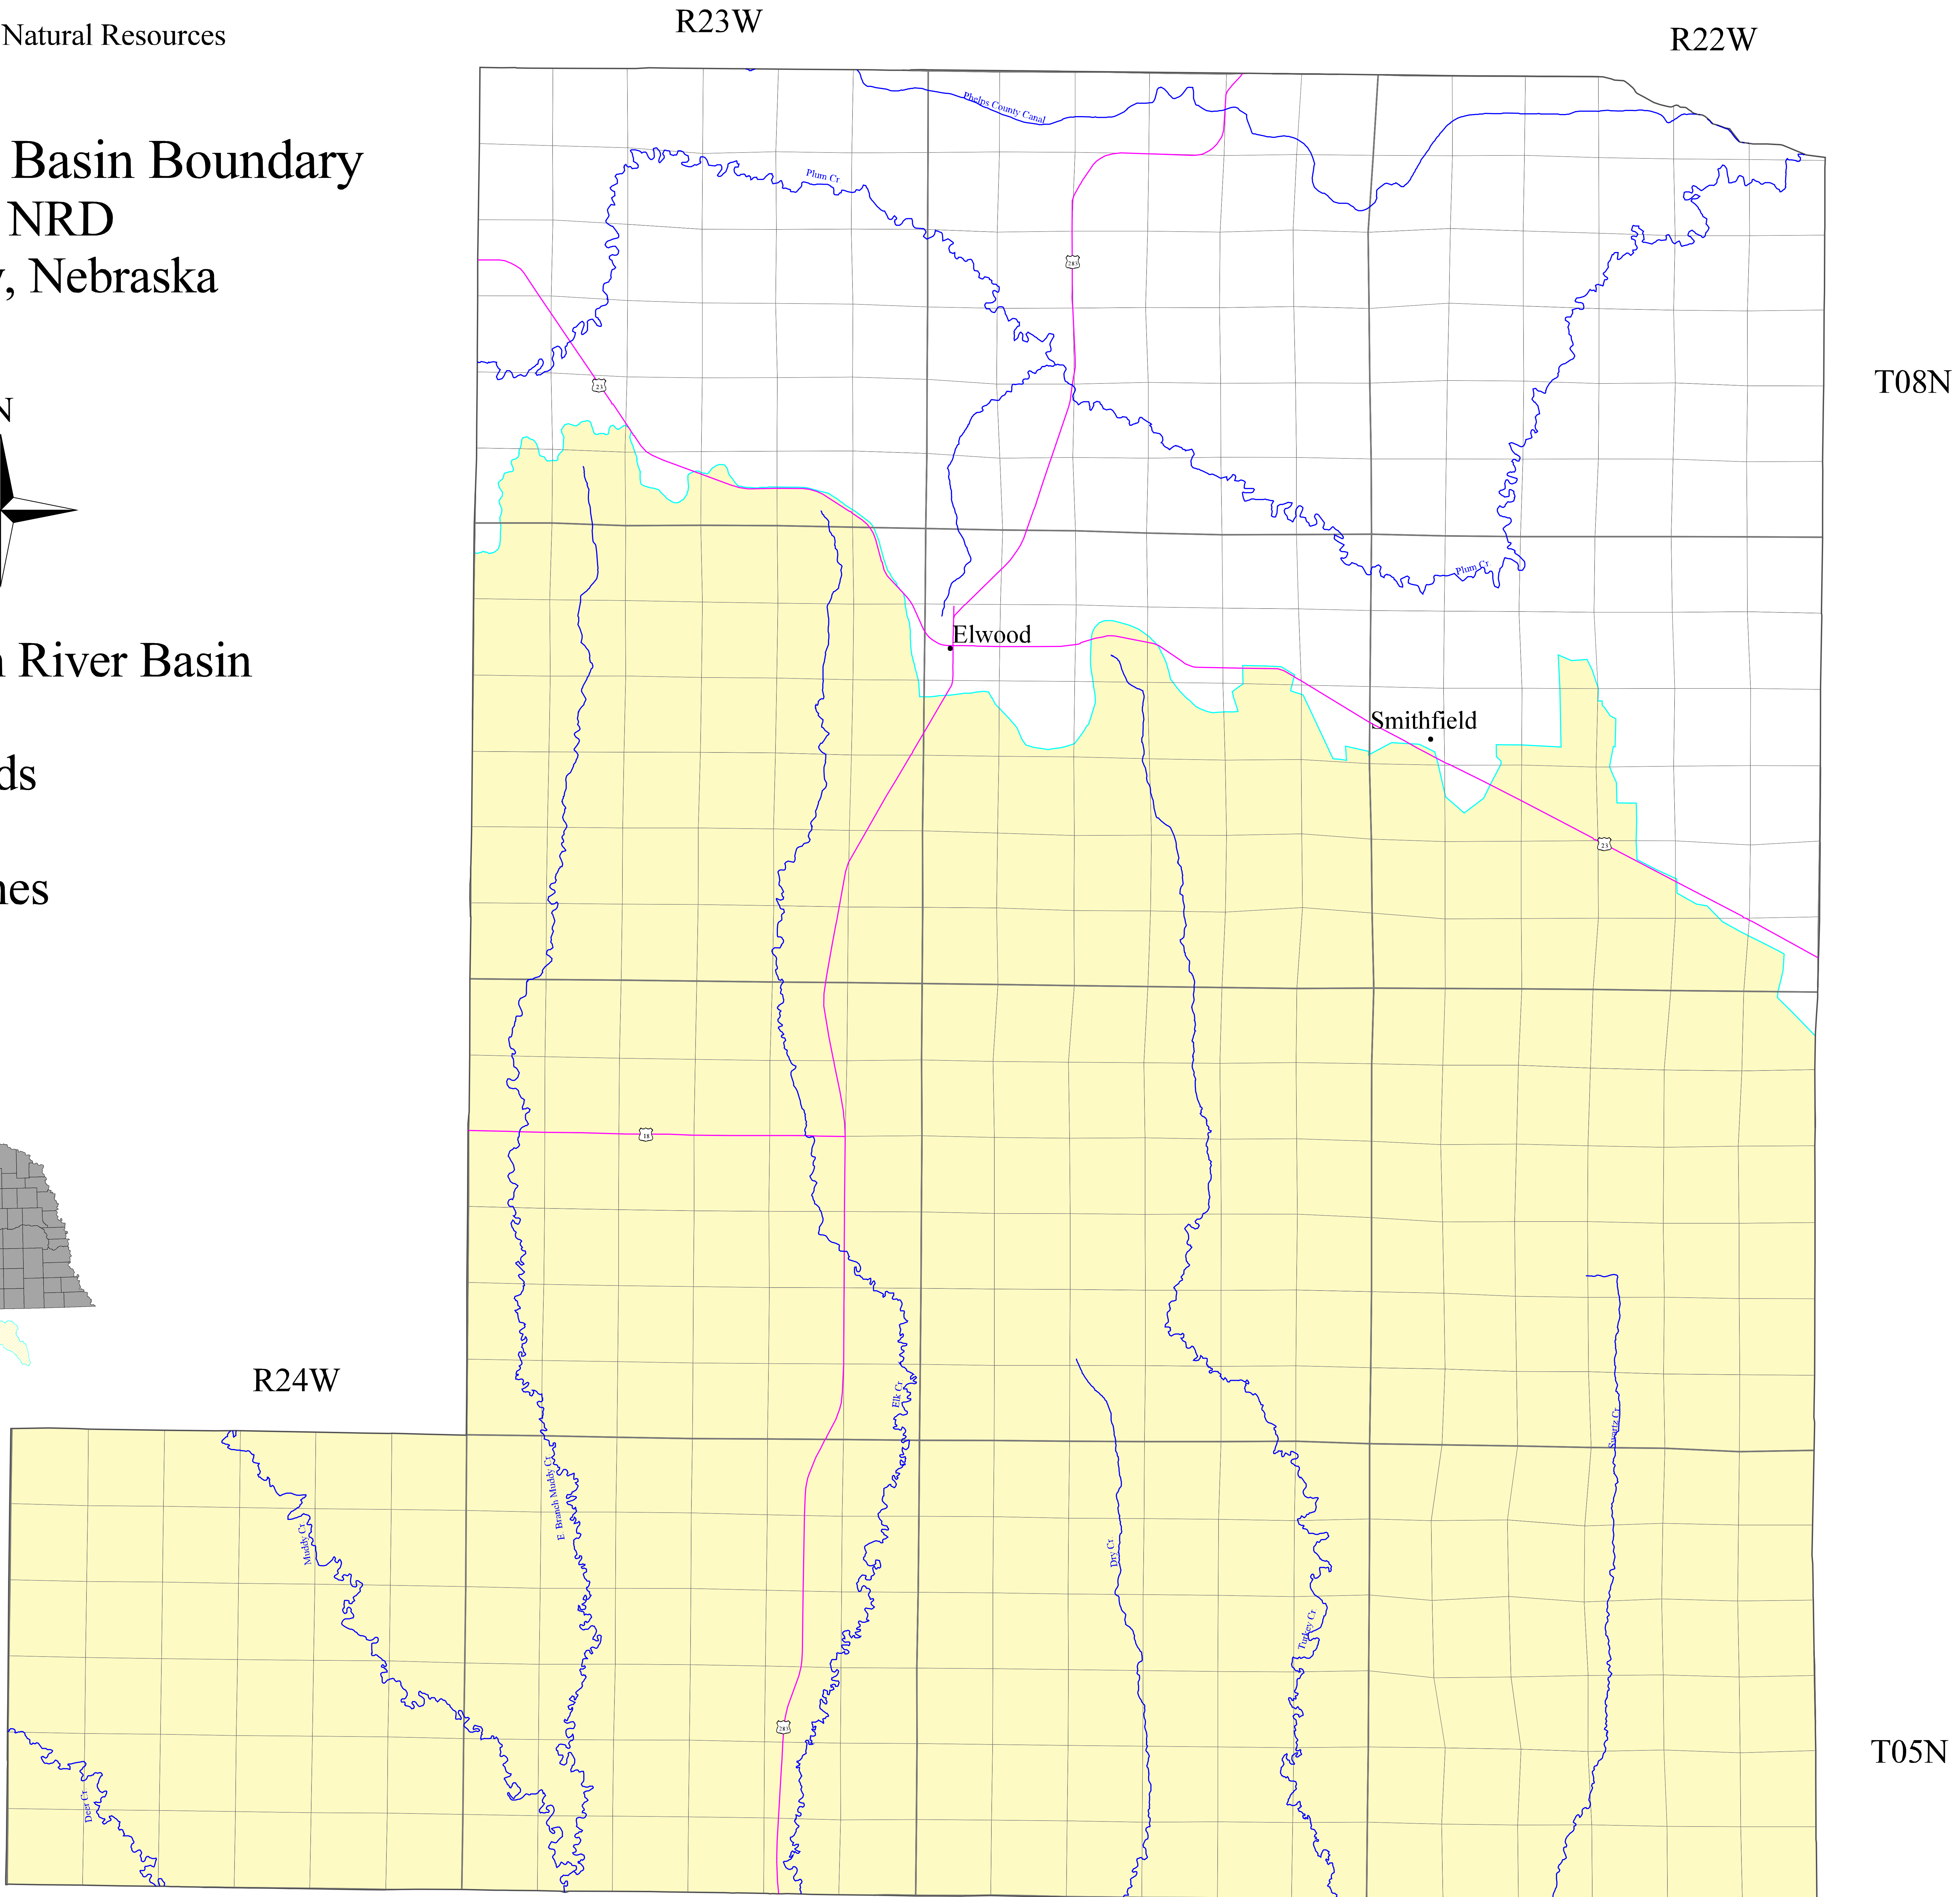

Republican River Basin Boundary Tri-Basin NRD Gosper County, Nebraska

LEGEND:

-  Republican River Basin
-  Streams
-  Major Roads
-  Township
-  Section Lines

Location Map:

Information Source:
Produced by: Department of Natural Resources
Well Data: DNR, August 20, 2002
Topographic Data: U.S. Census Bureau, TIGER 2002
Hydrologic Data: DNR
GIS Process: ArcView 3.2
Processed: DNR, August 2002, GAF

T08N

T05N