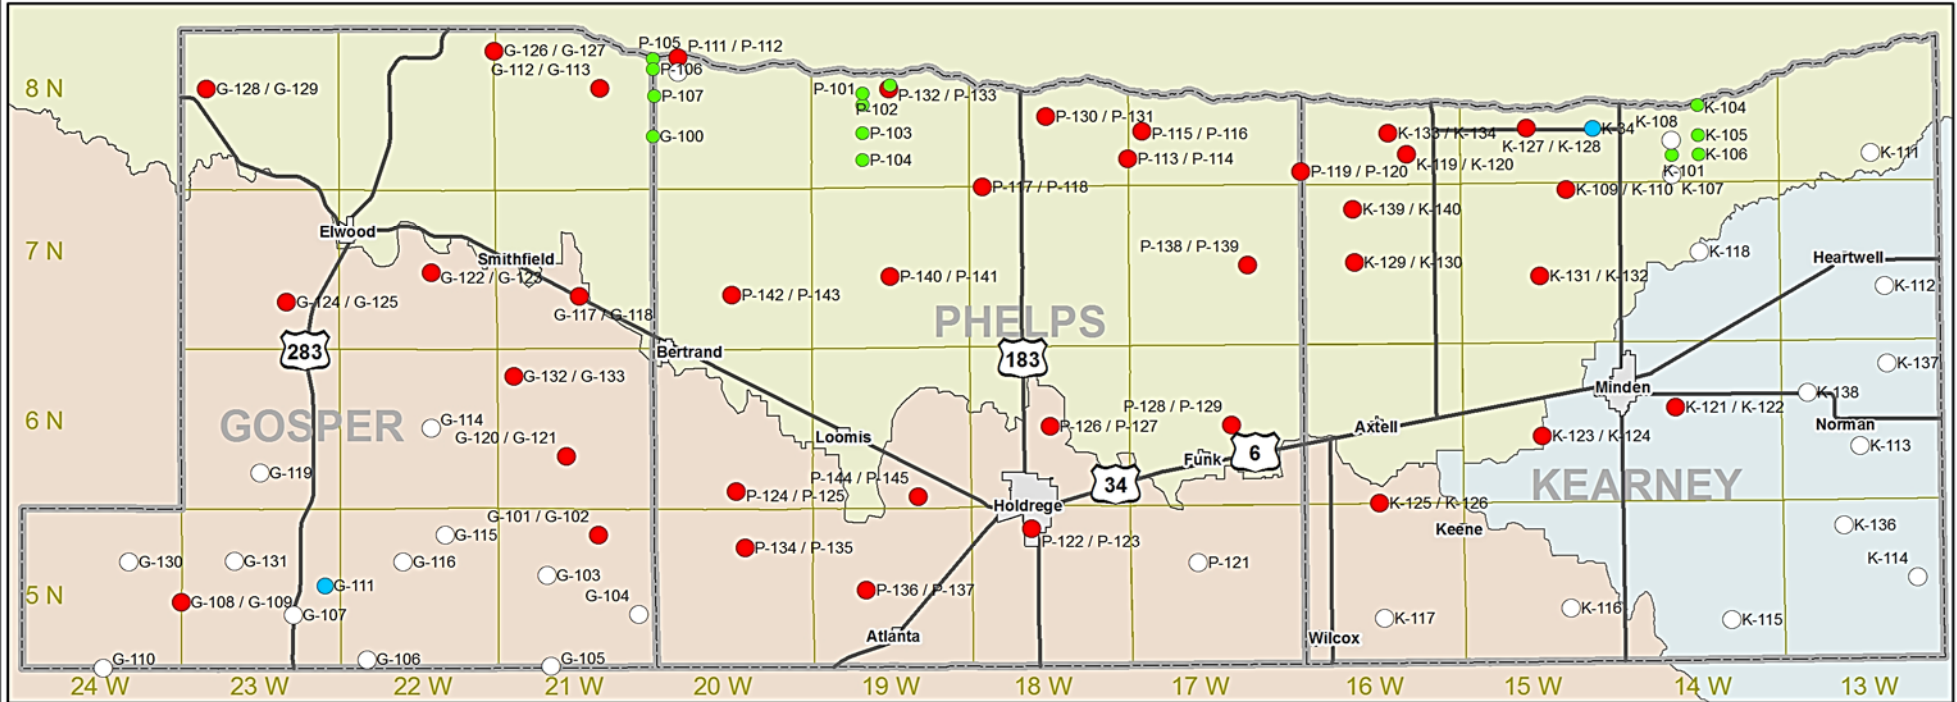

Tri-Basin Natural Resources District

Dedicated Observation Wells Monitored by Data Logger

● Nested Well	County Boundary
 Single Well	Township Boundary
● Transect Well	Little Blue Basin
● Other Well	Republican Basin
Community	Platte Basin
Highway	

- 79 Sites
- 37 Nested Wells
- 116 Data Loggers
- 12 hour interval