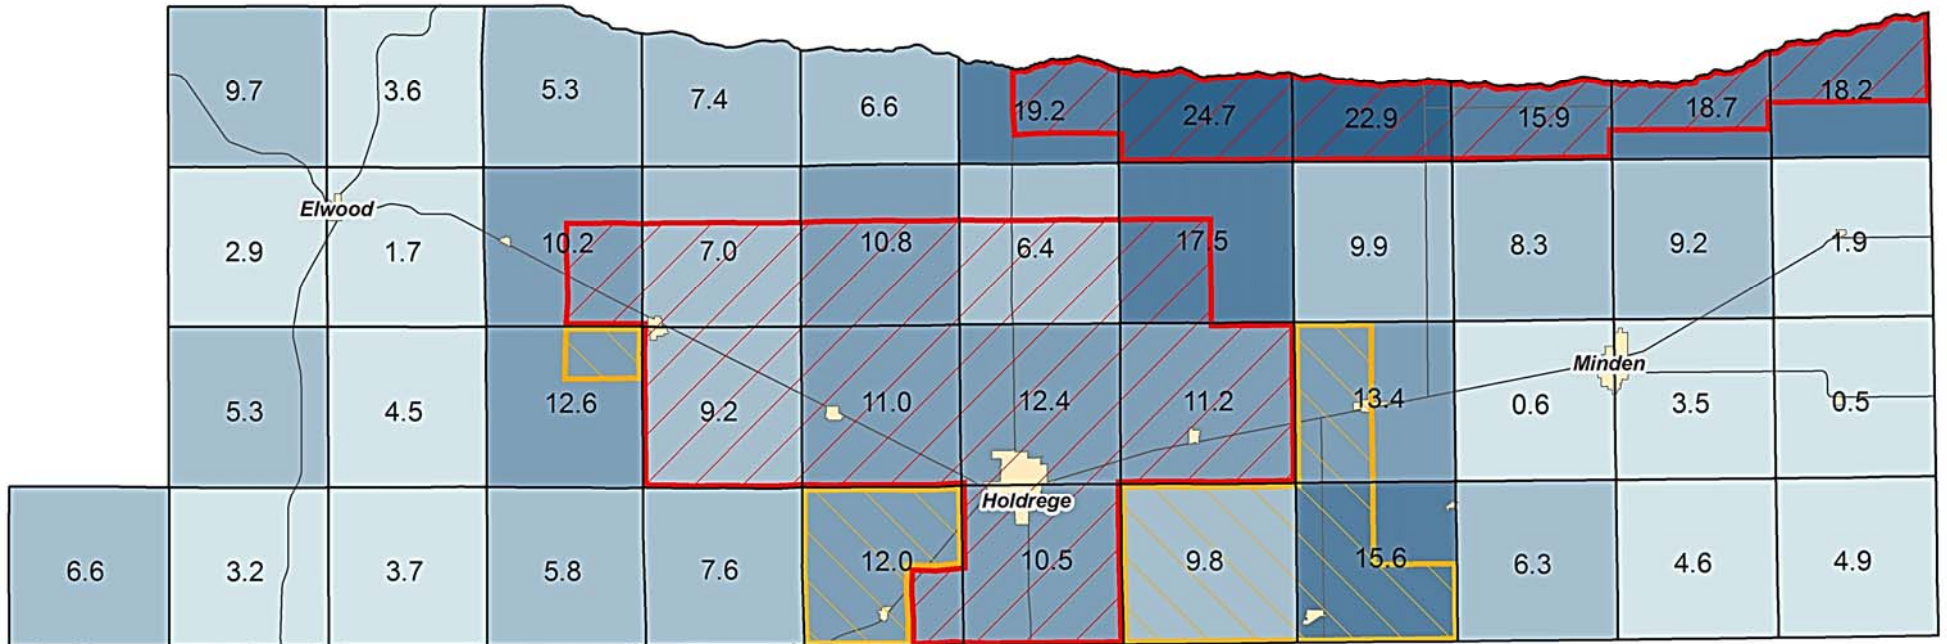

Tri-Basin Natural Resources District

2016 Average Sampled Nitrate Level by Township